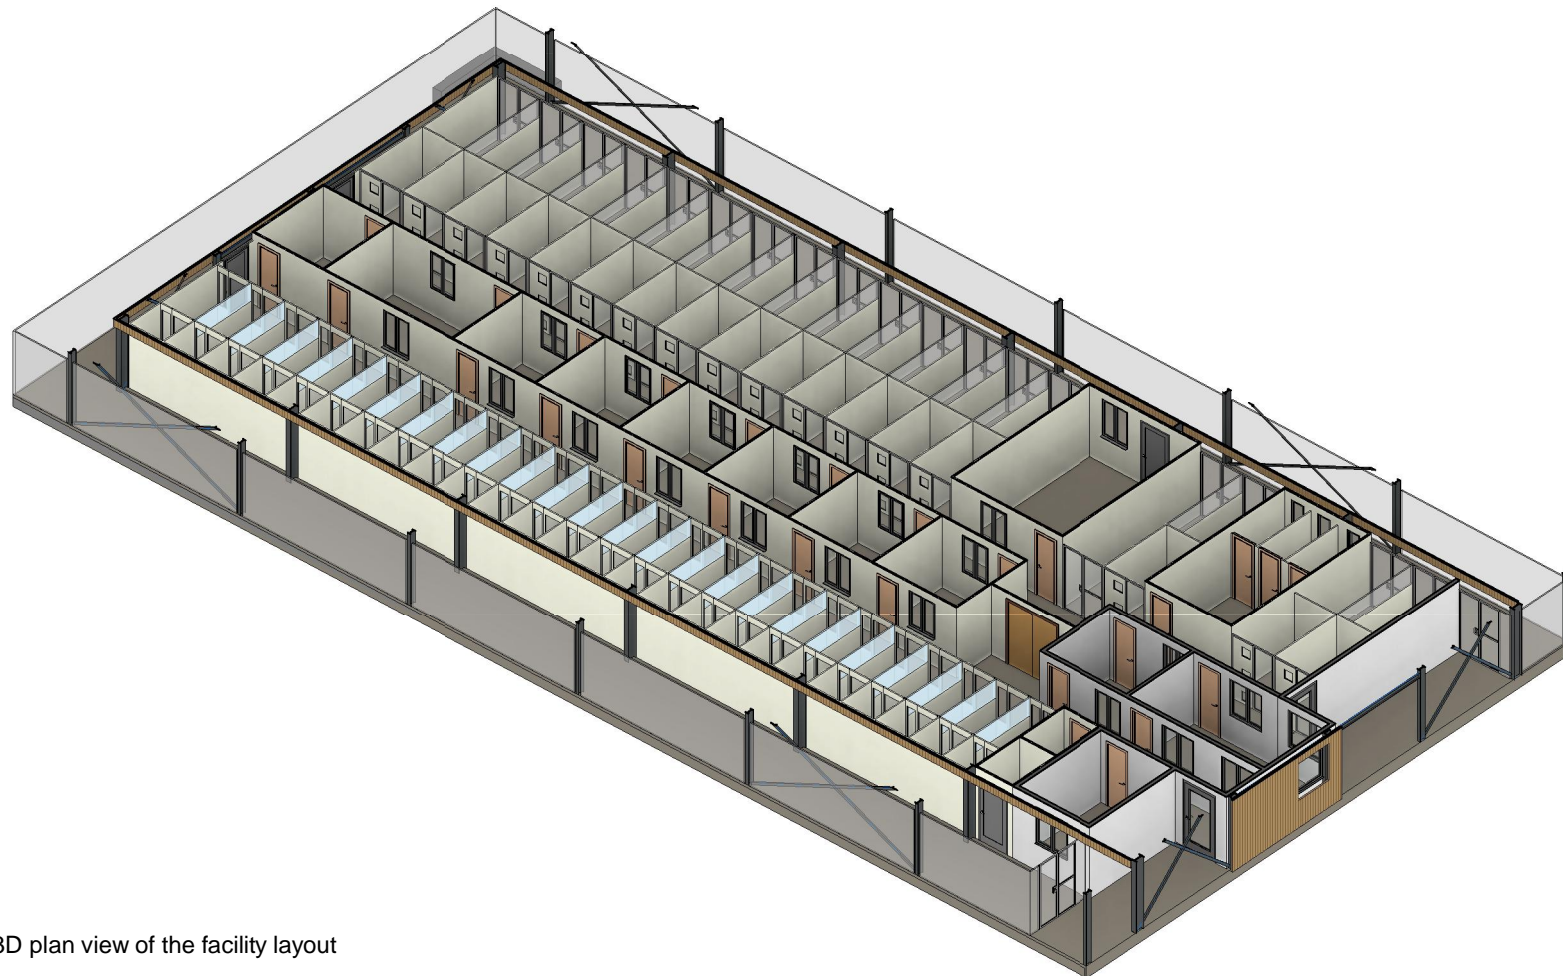

3D model view looking north towards the cattery elevation

View along external walkway outside the dog kennels

3D plan view of the facility layout

Internal view along kennel corridor

Rev	Date	Description
Drawing Status		
PLANNING		
		
Brighton & Hove City Council Property & Design Hove Town Hall, Norton Road Hove, East Sussex, BN3 3BQ Telephone 01273 290000		
Project		
Animal Welfare Facility		
Hangleton Bottom		
Hangleton Link Road		
Hove		
Title		
3D Views 2		
Drawn By	Checked By	Date
CM	TM	22/12/17
Project No.	Scale	
GEN 247	N/A@A3	
Drawing No.	Revision	
008		